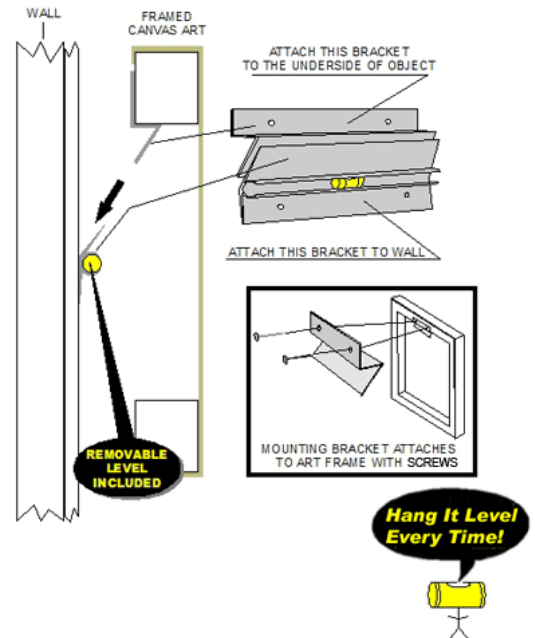

Hang it Level Every Time!®

<http://www.hangmanproducts.com>

Frame / Canvas Hanger Picture Hanging

Hangman Products Frame / Canvas Hanger is hardware for flush mounting canvas art. This is a new way to hang canvas virtually flush and secure to a wall. It is available in two lengths and is the fastest and easiest method to hang canvas frames level every time. Your art is important to you, it deserves to be hung the best and most secure way possible. For easier picture hanging recommend the **Hangman Products Frame / Canvas Hanger** to your customers.

The **Hangman Products Frame / Canvas Hanger** is part of the **Hangman Framing and Gallery System**.

Model	Sizes	Holding Power	Bar Code
FCH-5	5 inches	20 lbs.	681391-20608-2
FCH-12	10 inches	30 lbs.	681391-20609-9

Above uses Bear Claw™ anchorless screws for light weight applications

[Click here to go to this web page](#)