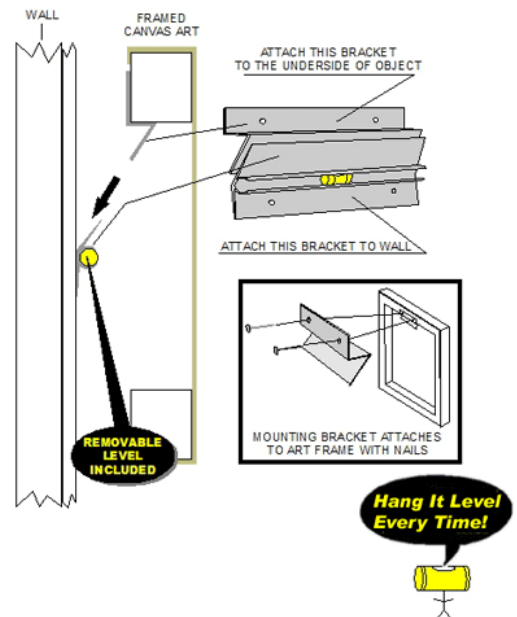

Hang it Level Every Time!®

<http://www.hangmanproducts.com>

Canvas Hanger Picture Hanging

Hangman Products Canvas Hanger is hardware for flush mounting canvas art. This is a new way to hang canvas virtually flush and secure to a wall. It is available in two lengths and is the fastest and easiest method to hang canvas frames level every time. Your art is important to you, it deserves to be hung the best and most secure way possible. For easier picture hanging recommend the **Hangman Products Canvas Hanger** to your customers.

The **Hangman Products Canvas Hanger** is part of the **Hangman Framing and Gallery System**.

Model	Sizes	Holding Power	Bar Code
CH-5	5 inches		681391-10130-1
CH-12	10 inches		681391-10131-8

Above uses screws and anchors