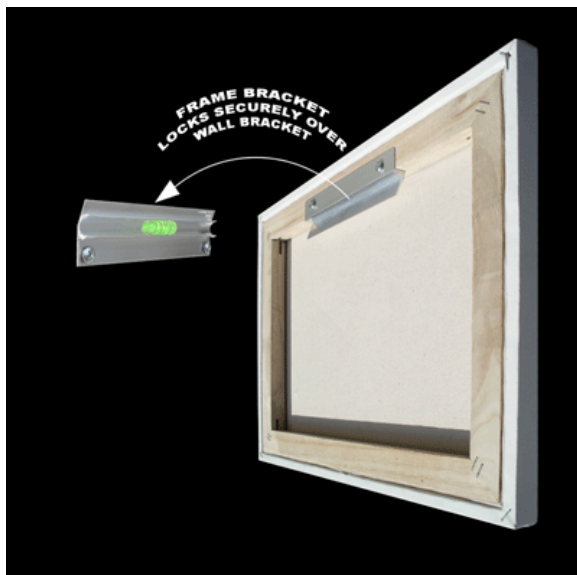

Hang it Level Every Time!®

<http://www.hangmanproducts.com>

Canvas Hanger Picture Hanging

Hangman Products Canvas Hanger is hardware for flush mounting canvas art. This is a new way to hang canvas virtually flush and secure to a wall. It is available in two lengths and is the fastest and easiest method to hang canvas frames level every time. Your art is important to you, it deserves to be hung the best and most secure way possible. For easier picture hanging recommend the **Hangman Products Canvas Hanger** to your customers.

The **Hangman Products Canvas Hanger** is part of the **Hangman Framing and Gallery System**.

Model	Sizes	Holding Power	Bar Code
CH-5	5 inches		681391-10130-1
CH-12	10 inches		681391-10131-8

Above uses screws and anchors