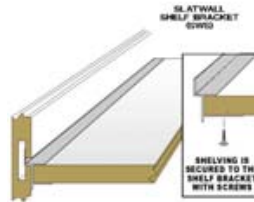

Hang it Level Every Time!®

Hangman Products Garage and Closet System

Garage / Closet System

Slat Wall-Track

Tool Caddy

Heavy Duty Cabinet Hanger

Safety Edge

Slat Wall Clip-it Strip

Solution Series:
Slat Wall
Shelving System

Shelf Stiffener

Wall-Dog™

Door and Cabinet
Pulls A

Arts & Crafts Door /
Drawer Pulls

Slat Wall Hanger

Heavy Duty Shelf
Stiffener

Slat Wall Panel
Connector