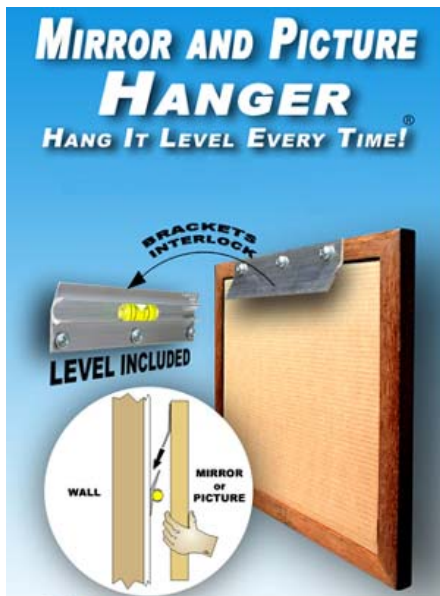

Hang it Level Every Time!®

Heavy Duty Hangman System Mirror Hanging and Picture Hanging

With the **Hangman Products Heavy Duty Hangman System** for mounting you can quickly and easily hang mirrors, pictures and wall décor. The **Hangman Products Removable Bubble Level** is included and the **Hangman System** is supplied complete with all the hardware needed for wall installation. The brackets are heavy duty aluminum. Mounting holes are punched on 4 inch centers.

Let your customers put the fun back into mirror hanging, picture hanging and hanging wall décor. Tell them about the Hangman **Products Heavy Duty Hangman System**.

The **Hangman Products Heavy Duty Hangman system** is part of the **Hangman Framing and Gallery System**.