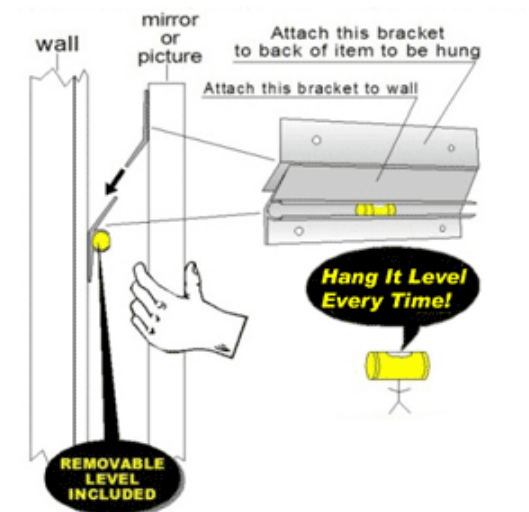

Hang it Level Every Time!®

Heavy Duty Hangman System Mirror Hanging and Picture Hanging

With the **Hangman Products Heavy Duty Hangman System** for mounting you can quickly and easily hang mirrors, pictures and wall décor. The **Hangman Products Removable Bubble Level** is included and the **Hangman System** is supplied complete with all the hardware needed for wall installation. The brackets are heavy duty aluminum. Mounting holes are punched on 4 inch centers.

Let your customers put the fun back into mirror hanging, picture hanging and hanging wall décor. Tell them about the Hangman **Products Heavy Duty Hangman System**.

The **Hangman Products Heavy Duty Hangman system** is part of the **Hangman Framing and Gallery System**.