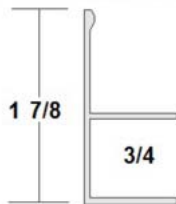

Model	Sizes	Bar Code
SSTSE	96 inches	681391-10264-3

**PANTRY SHELF**

**PULL OUT SHELF**

**WALL MOUNT SHELF SUPPORT**

**SHOE RETAINER**

[Click here to go to this web page](#)