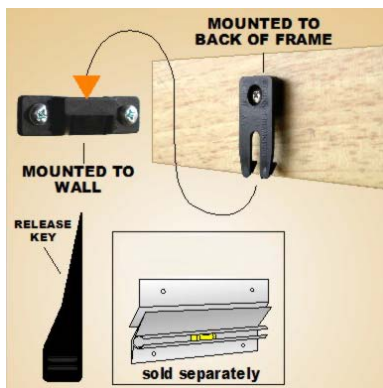

Hang it Level Every Time!®

Security Lock by Hangman

The **Hangman Products Security Lock** for art, mirrors and décor locks them to a wall. The **Security Lock** is part of the **Hangman Products Security Solution** and is used with the **Hangman System**. It helps prevent loss from earthquakes, theft and accidents. The **Hangman Products Security Lock** is made from hi-strength material and works indoors or outside. The Security Lock includes a security key, mounting screws and template. Help your customers protect their valuable wall art and décor. Recommend the **Hangman Products Security Lock**.

| Model | Bar Code |
|------------|----------------|
| Sec-LOCK-1 | 681391-10266-7 |
| Sec-LOCK-2 | 681391-10267-4 |

[Click here to go to this web page](#)