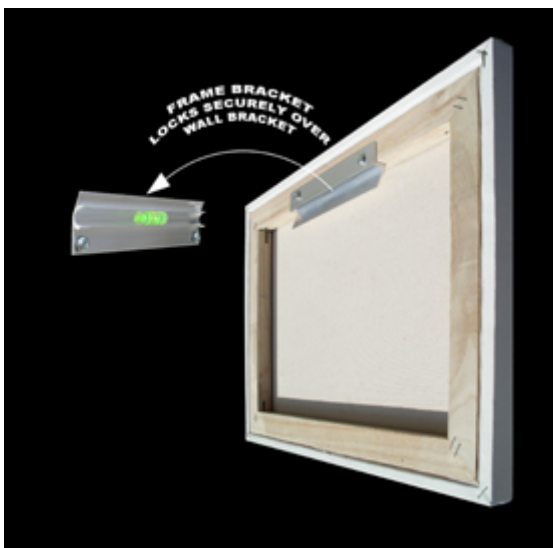

Hangman Solutions Series: The Art Gallery

A retailer needed a flexible picture hanging system to be sold in their store. With minimal effort and cost, a gallery was created by installing the **Hangman Products Slat Wall System**.

Our system is capable of withstanding more weight than typical slat wall systems. Because there are no panels to install it is very affordable. The **Hangman Products Slat Wall System** is made of individual slat wall aluminum extrusions. It is designed for simple and easy installation. Strong, inexpensive, versatile and a complete system for hanging art or store merchandising.

Slat Wall Accessories include; **Clip-it Strip, Tool Caddy, Self-Locking Peg Hooks, Panel Hangers and Wire Hangers, Flush Mount Hangers, Canvas Hangers and Aluminum Frame Hangers.**

Next we needed picture hangers to sell to their customers. **Hangman Products** offer a new way for hanging art and the safest and easiest method available. Wall décor can be installed in moments by using our **Hangman System, Flush Mount System, Canvas Hanger, Aluminum Hanger and Wire Hangers.**

Hanging pictures level is easy because most of our items are packaged with a removable level. The interlocking design of our standard **Hangman System** assures a safe and secure installation with horizontal adjustments in case of an error. Allowing the customer to always "Hang it level every time"TM.