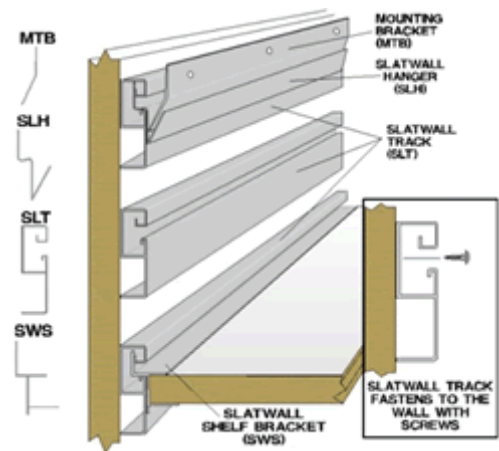

Hangman Solutions Series: The Art Gallery

A retailer needed a flexible picture hanging system to be sold in their store. With minimal effort and cost, a gallery was created by installing the **Hangman Products Slat Wall System**.

Our system is capable of withstanding more weight than typical slat wall systems. Because there are no panels to install it is very affordable. The **Hangman Products Slat Wall System** is made of individual slat wall aluminum extrusions. It is designed for simple and easy installation. Strong, inexpensive, versatile and a complete system for hanging art or store merchandising.

Slat Wall Accessories include; **Clip-it Strip, Tool Caddy, Self-Locking Peg Hooks, Panel Hangers and Wire Hangers, Flush Mount Hangers, Canvas Hangers and Aluminum Frame Hangers.**

Next we needed picture hangers to sell to their customers. **Hangman Products** offer a new way for hanging art and the safest and easiest method available. Wall décor can be installed in moments by using our **Hangman System, Flush Mount System, Canvas Hanger, Aluminum Hanger and Wire Hangers.**

Hanging pictures level is easy because most of our items are packaged with a removable level. The interlocking design of our standard **Hangman System** assures a safe and secure installation with horizontal adjustments in case of an error. Allowing the customer to always "Hang it level every time"TM.