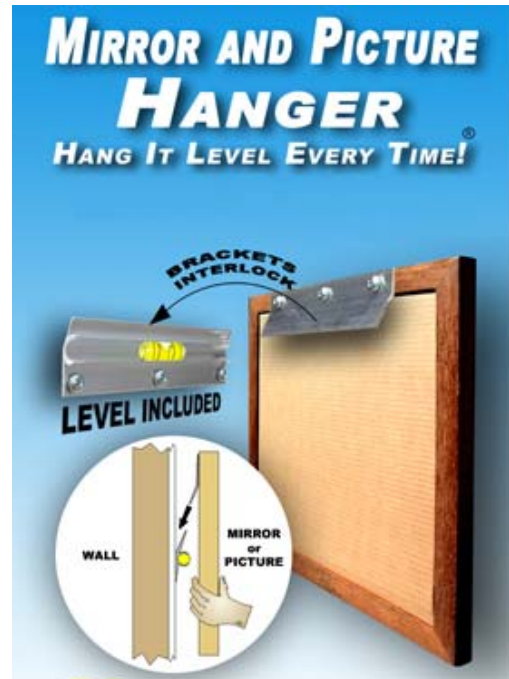

Heavy Duty Hangman System.

<<--Aluminum Frame Hanger