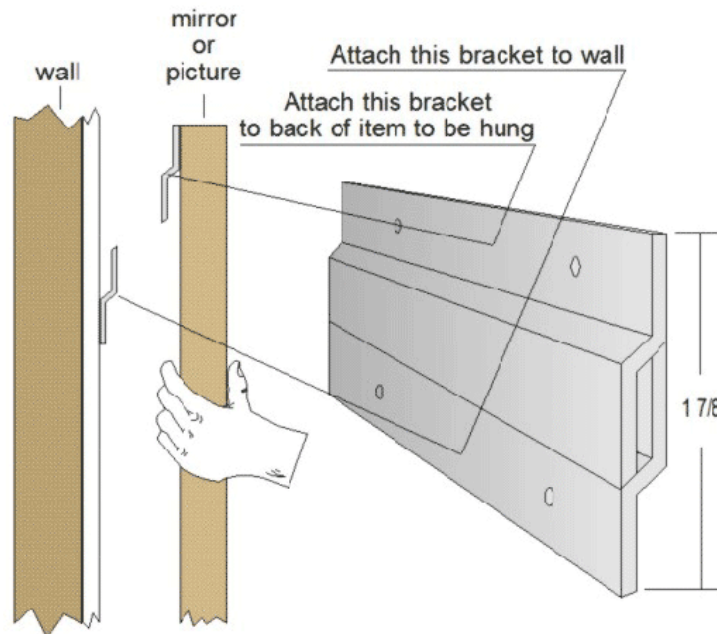

Hang it Level Every Time!®

### Mirror Hanging and Picture Hanging

The **Hangman Products Z Hanger** for mirrors, pictures and décor provides another simple yet secure method of hanging items on a wall. The **Z Hanger** is a simple, two bracket assembly that locks together. One bracket is secured on the wall while the other bracket is secured on the object to be hung. The **Z Hanger** is simple, fast and cost effective. Picture hanging, mirror hanging and hanging wall décor just became fun! When your customers ask about easy picture hanging direct them to the **Hangman Products Z Hanger**. The **Hangman Products Z Hanger** is part of the **Hangman Framing and Gallery System**.