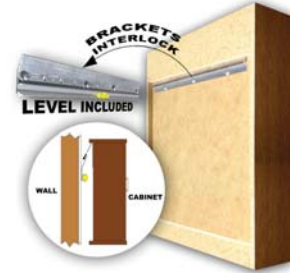

HEAVY DUTY CABINET HANGER