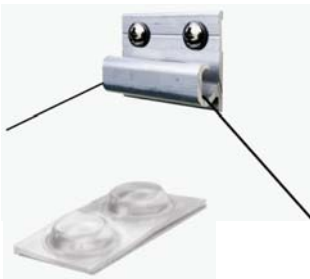

WALL-DOG WIRE HANGER