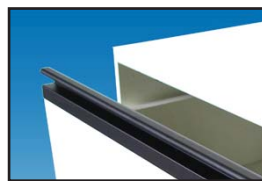

HANGMAN[®] PRODUCTS

"Hang it Level Every Time!"

"I have tried the Hangman System, the Frame/Canvas Hanger and the Aluminum Frame Hanger myself and think highly enough of them to have included them as featured products in my syndicated home improvement show, Ron Hazelton's HouseCalls. The simplicity of installation, integrated level, horizontal adjustability and load capacity make it a terrific system for hanging just about anything and one my viewers are going to really appreciate."
 - Ron Hazelton, HouseCalls

Z-HANGER

PROFESSIONAL HANGING KIT

DOUBLE-HEADED BEAR-CLAW SCREWS

PICTURE STRAIGHTENER

CLIP-IT STRIP MAGNETIC PAPER HOLDER

ANTI-TIP KIT

GARAGE & CLOSET SYSTEMS

DOOR & CABINET PULLS