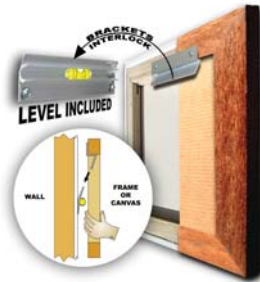

FRAME/CANVAS HANGER