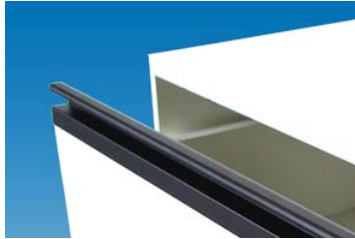

# GARAGE SYSTEM

"You Supply The Melamine We Supply The Rest"

6400 Variel Ave., Woodland Hills, CA 91367  
 818-610-0487 fax: 818-610-0488  
 hangmanprod@sbcglobal.net  
 www.HANGMANPRODUCTS.com

Shelf Stiffener (5479) Fits 3/4 Inch	
96-Inch - Clear Anodized	
96-Inch - White / Black	
96-Inch - Red	

Door / Drawer Pull "C" (7359). Fits 3/4 Inch	
96-Inch - Clear Anodized	
96-Inch - White / Black	
96-Inch - Red	

5/8 Inch Shelf Stiffener (6050)	
96-Inch - Clear Anodized	
96-Inch - White / Black	

Heavy Duty Shelf Stiffener (6989) Fits 3/4 Inch	
96-Inch - Clear Anodized	
96-Inch - White / Black	
96-Inch - Red	