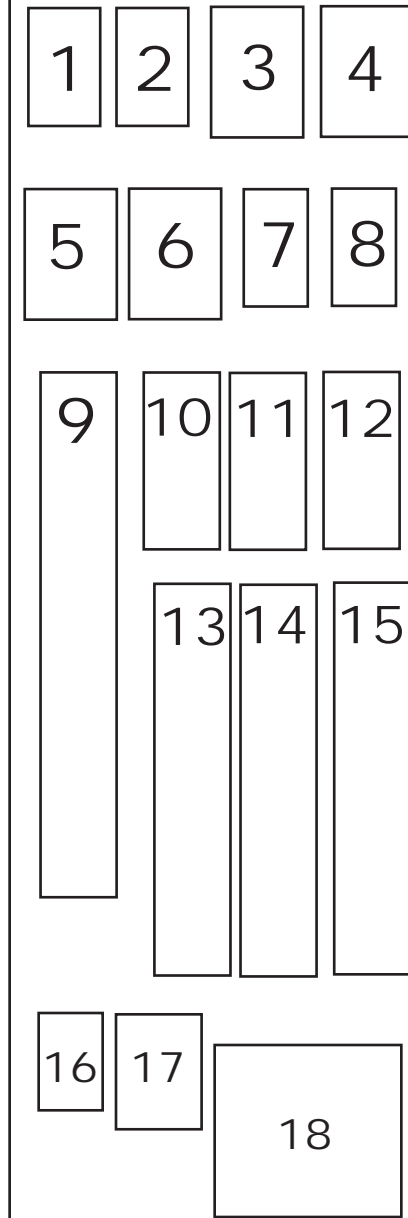

POP

Sidekick Example #1

1. Double-Headed Bear Claw Screw 6-PACK
2. Double-Headed Bear Claw Screw 12-PACK
3. Double-Headed Bear Claw Screw 50-PACK
4. Professional Hanging Kit
5. Picture Straightener 6-PACK
6. Picture Straightener 12-PACK
7. Bubble Level 1-PACK
8. WallDog Anchorless Screw 6-PACK
9. 18" Heavy Duty Hangman Mirror/Picture Hanger
10. 5" Hangman Mirror/Picture Hanger
11. 5" Frame/Canvas Hanger
12. 5" Aluminum frame Hanger
13. 12" Hangman Mirror/Picture Hanger
14. 12" Frame/Canvas Hanger
15. 12" Aluminum Frame Hanger
16. 1.5" WallDog Wire Hanger 60
17. 3" WallDog Wire Hanger 100
18. Multi-Pack Kit